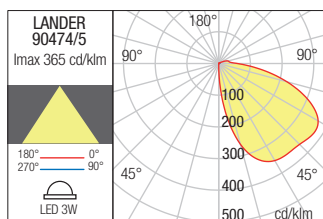

LED type	Input voltage	Power	CCT	Luminous Flux Source/system	CRI
SMD LED 2835, 28 pcs	220-240V	6W	3000K	700/275 lm	80

Lander

WALL LAMP • APLICĂ

Code Finishing

90474 Sand White

90475 Dark Grey

LED type	Input voltage	Power	CCT	Luminous Flux Source/system	CRI
SMD LED 2835, 15 pcs	220-240V	3W	3000K	360/100 lm	80