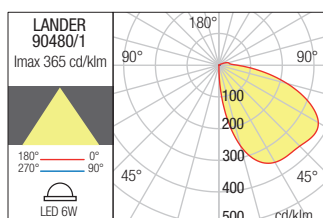

WALL LAMP • APLICĂ

Code Finishing

90480 Sand White

90481 Dark Grey

LED type	Input voltage	Power	CCT	Luminous Flux Source/system	CRI
SMD LED 2835, 28 pcs	220-240V	6W	3000K	700/205 lm	80