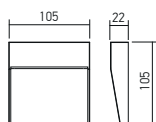

LED type	Input voltage	Power	CCT	Luminous Flux Source/system	CRI
SMD LED 2835, 28 pcs	220-240V	6W	3000K	700/275 lm	80

Lander

WALL LAMP • APLICĂ

Code Finishing

90474 Sand White

90475 Dark Grey

LED type	Input voltage	Power	CCT	Luminous Flux Source/system	CRI
SMD LED 2835, 15 pcs	220-240V	3W	3000K	360/100 lm	80