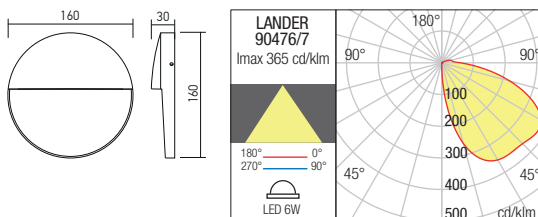

WALL LAMP • APLICĂ

Code	Finishing
90476	Sand White
90477	Dark Grey

LED type	Input voltage	Power	CCT	Luminous Flux Source/system	CRI
SMD LED 2835, 28 pcs	220-240V	6W	3000K	700/275 lm	80