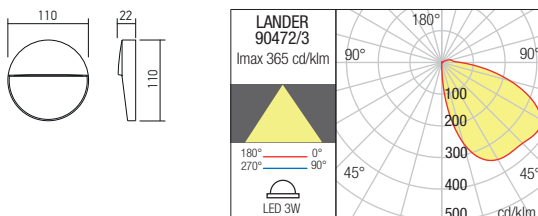

Aplice pentru exterior echipate cu LED-uri SMD, corp din aluminiu turnat sub presiune vopsit în câmp electrostatic alb mat sau gri închis, dispersor din policarbonat transparent.

Applique per esterni equipaggiate con LED SMD, corpo in pressofusione di alluminio verniciato a polveri colore bianco sabbia o grigio scuro, diffusore in policarbonato trasparente.

Бра для наружного освещения, оснащенные светодиодами SMD, с корпусом из литого под давлением алюминия, окрашенным в электростатическом поле в матово-белый или темно-серый цвет, и рассеивателем из прозрачного поликарбоната.

Kültéri fali lámpák, SMD LED-el szerelve, matt fehér vagy sötét szürke, elektrosztatikus mezőben festett, nyomás alatt öntött alumínium szerkezet, áttetsző polikarbonát diszperzór.

Аплици за екстериор, оборудвани с LED-ове SMD, алуминиево тяло, излято под налягане, боядисано в электростатично поле в матово бяло или тъмно сиво, прозрачен поликарбонатен дифузер.

Exteriérové nástenné svietidlá vybavené SMD LED diódami, teleso z tlakovo liateho hliníka elektrosťaticky lakované v pieskovo bielej alebo tmavosivej farbe, priehľadný polykarbonátový difúzor.

WALL LAMP • APLICĂ

Code	Finishing
90472	Sand White
90473	Dark Grey

LED type	Input voltage	Power	CCT	Luminous Flux Source/system	CRI
SMD LED 2835, 15 pcs	220-240V	3W	3000K	370/100 lm	80